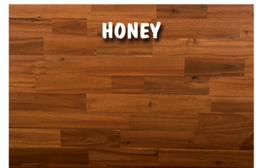

**EXOTIC HARDWOODS FROM BOLIVIA**  
**ALISO, CAMBARA, CURUPAU,  
JICHITURIQUI, MAHOGANY,  
MARA MACHO, MORA, TARARA**

8' x 26" x 1" <b>\$139</b>	8' x 36" x 1" <b>\$189</b>
----------------------------	----------------------------

ALISO

CAMBARA

CURUPAU

JICHITURIQUI

MAHOGANY

MARA MACHO

**PREFINISHED ACACIA FROM VIETNAM**  
**2 COLORS: HONEY AND ESPRESSO**

8' x 25" x 1 1/2"	10' x 25" x 1 1/2"	8' x 30" x 1 1/2"	8' x 36" x 1 1/2"
<b>\$249</b>	<b>\$309</b>	<b>\$349</b>	<b>\$359</b>